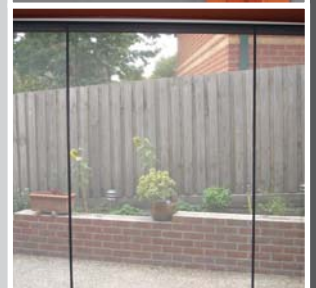

channel

- ❏ *Unique side channel system Australian designed*
- ❏ *Enhance and protect your outdoor living all year round*
- ❏ *Environmentally friendly*
- ❏ *No unsightly ropes or straps*
- ❏ *Easy to operate - Manual or Motorised with remote control*
- ❏ *Ideal for mesh or PVC fabrics*

FAA

VERTISHADE

eZIP

CHANNEL

CHANNEL

channel

Specifications

- Size:** Recommended maximum size 10m² for optimal performance
Maximum width 5000mm, drop 3500mm.
Removable posts may be available depending upon application.
- Construction:** Custom powder coated aluminium channels and bottom rail
- Fabrics:** Choice of Colorbond or Aluminium Extruded Pelmet
- Features:** Clear PVC, Mesh & Acrylic fabrics for sun, rain & light wind protection
- Operation:** 90mm channels and locking bottom rail so blind can be tensioned
- Installation:** Manual crank or specialised Becker motorisation recommended
Pergola, Verandah, Alfresco, Face or Recess