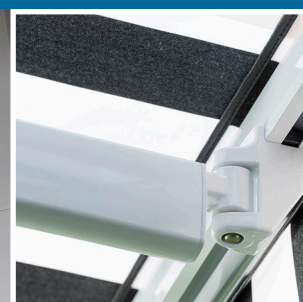

SIENA[®]
folding arm awning

- *Sleek European design*
- *Enhance and protect your outdoor living all year round*
- *Environmentally friendly*
- *Superior arm strength and stability*
- *Easy to operate - Motorised with remote control*
- *Ideal for acrylic fabrics for optimum sun protection*

SIENA
CASSETTE

FRONT RAIL ATTACHMENT

8-LINK CHAIN

SIDE PROFILE

FRONT RAIL

CASSETTE CLOSED

FRONT RAIL OPEN

Specifications

- Size:** Maximum size up to 4.9m x 3.5m
- Construction:** Powder coated aluminium and steel
- Features:**
 - 8-link arm chain for superior strength and durability
 - Full Cassette - fully enclosed with no need for pelmet
- Operation:** Motorisation is recommended for optimal performance
- Installation:** Available as Face or Top Fit only. Mounting brackets are end mount only
- Colours:** White, Ivory, Silver, or Onyx. Custom powder coating also available